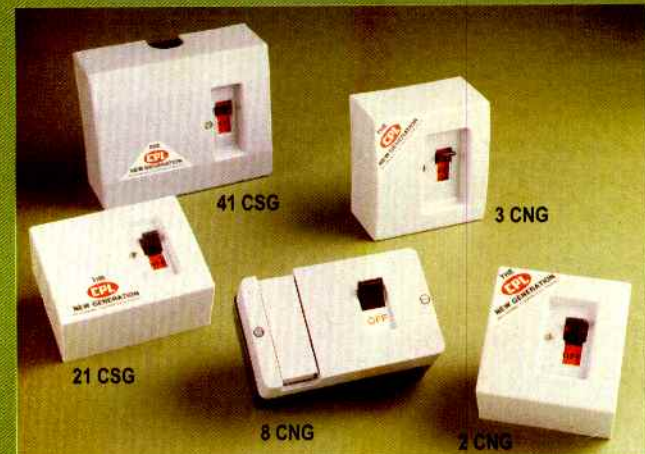

FUSE UNITS (KIT KAT)
 16 amps - 300 amps 415 volts (HRC & Re-wireable)

SWITCH FUSES (SIDE HANDLE)
16 amps - 63 amps 240 / 415 volts

DISTRIBUTION FUSE BOARDS
16 amps - 100 amps 415 volts (2 way - 12 way)

SHEET METAL CLAD SWITCH FUSES AND SPLITTERS
16 amps - 63 amps 240 volts (SPN)

The same meticulous quality is patronised by many other countries in Europe, Africa, Asia Far East, Gulf and UAE. Little wonder then, CPL Switchgear has received the highest exports award - for 12 years in a row!

CONSUMER UNITS
4 way, 6 way, 9 way, 12 way

MOULDED COVER SWITCH FUSES AND SPLITTERS
16 amps - 80 amps 240 volts (SPN)

CPL follows a continuous R&D process. Hence product designs and specifications may change without prior notification.