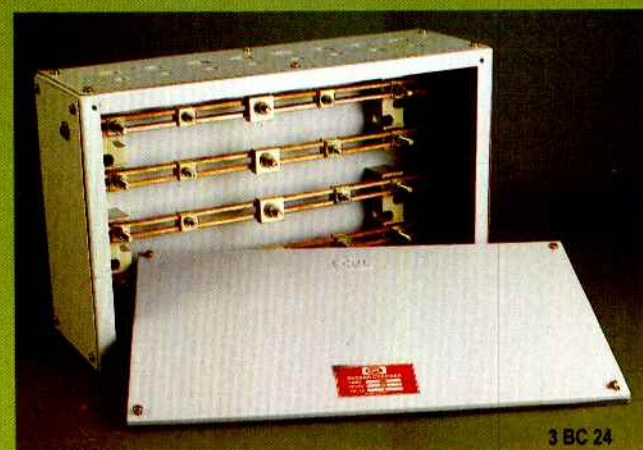

Growing in tandem. Responding to its needs.

And offering a composite range that conforms

to good manufacturing practices.

FUSE SWITCHES (HRC)
200 amps, 300 amps 415 volts (TPN)

CHANGEOVER SWITCHES
16 amps - 300 amps 415 volts (2/3/4 pole)

BUSBAR CHAMBERS
100 amps - 800 amps (length : 18" - 72")

3 BC 24

ISOLATOR SWITCHES (FRONT HANDLE)
 16 amps - 200 amps 415 volts (TPN) [side handle also available]

SWITCH FUSES (SIDE HANDLE)
 100 amps - 300 amps 415 volts (TPN)

SERVICE CUTOUTS
 15 amps - 100 amps 415 volts (SP/SPN/TPN)

At CPL, innovation is a way of life. Where R&D happens round the clock, the industry benefits from CPL's many firsts. Deep-drawn enclosures which are powder-coated and oven-baked after undergoing a unique, seven-tank manufacturing process; Phosphorous-bronze contacts; Finely-polished brass terminals; ISI-grade electrolytic copper; Safety shields and Fail-proof interlocks are some of the standard features in the widest switchgear range in India.

SHEET METAL CLAD SWITCH FUSES AND SPLITTERS
16 amps - 63 amps 240 volts (SPN)

The same meticulous quality is patronised by many other countries in Europe, Africa, Asia Far East, Gulf and UAE. Little wonder then, CPL Switchgear has received the highest exports award - for 12 years in a row!