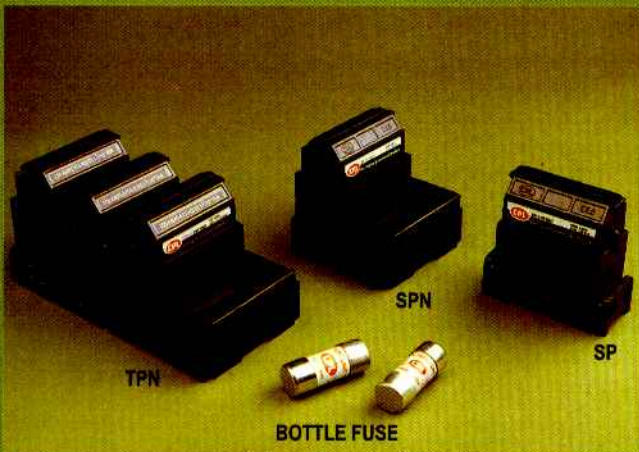

Growing in tandem. Responding to its needs.

And offering a composite range that conforms

to good manufacturing practices.

FUSE SWITCHES (HRC)
200 amps, 300 amps 415 volts (TPN)

CHANGEOVER SWITCHES
16 amps - 300 amps 415 volts (2/3/4 pole)

BUSBAR CHAMBERS
100 amps - 800 amps (length : 18" - 72")

3 BC 24

ISOLATOR SWITCHES (FRONT HANDLE)
 16 amps - 200 amps 415 volts (TPN) [side handle also available]

SWITCH FUSES (SIDE HANDLE)
 100 amps - 300 amps 415 volts (TPN)