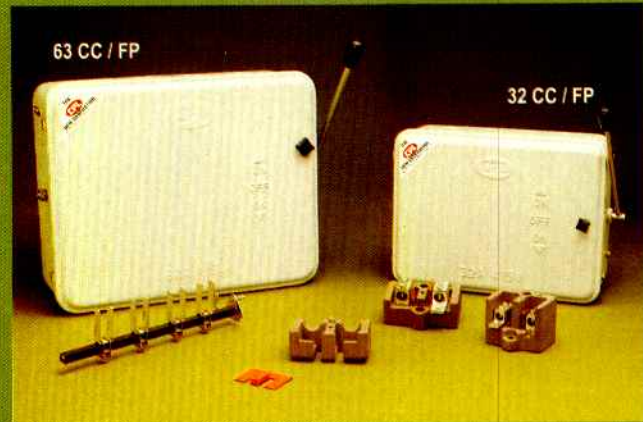

Growing in tandem. Responding to its needs.

And offering a composite range that conforms

to good manufacturing practices.

FUSE SWITCHES (HRC)
200 amps, 300 amps 415 volts (TPN)

CHANGEOVER SWITCHES
16 amps - 300 amps 415 volts (2/3/4 pole)

BUSBAR CHAMBERS
100 amps - 800 amps (length : 18" - 72")

3 BC 24

ISOLATOR SWITCHES (FRONT HANDLE)
 16 amps - 200 amps 415 volts (TPN) [side handle also available]

SWITCH FUSES (SIDE HANDLE)
 100 amps - 300 amps 415 volts (TPN)

SERVICE CUTOUTS
 15 amps - 100 amps 415 volts (SP/SPN/TPN)

At CPL, innovation is a way of life. Where R&D happens round the clock, the industry benefits from CPL's many firsts. Deep-drawn enclosures which are powder-coated and oven-baked after undergoing a unique, seven-tank manufacturing process; Phosphorous-bronze contacts; Finely-polished brass terminals; ISI-grade electrolytic copper; Safety shields and Fail-proof interlocks are some of the standard features in the widest switchgear range in India.

SHEET METAL CLAD SWITCH FUSES AND SPLITTERS
16 amps - 63 amps 240 volts (SPN)

The same meticulous quality is patronised by many other countries in Europe, Africa, Asia Far East, Gulf and UAE. Little wonder then, CPL Switchgear has received the highest exports award - for 12 years in a row!